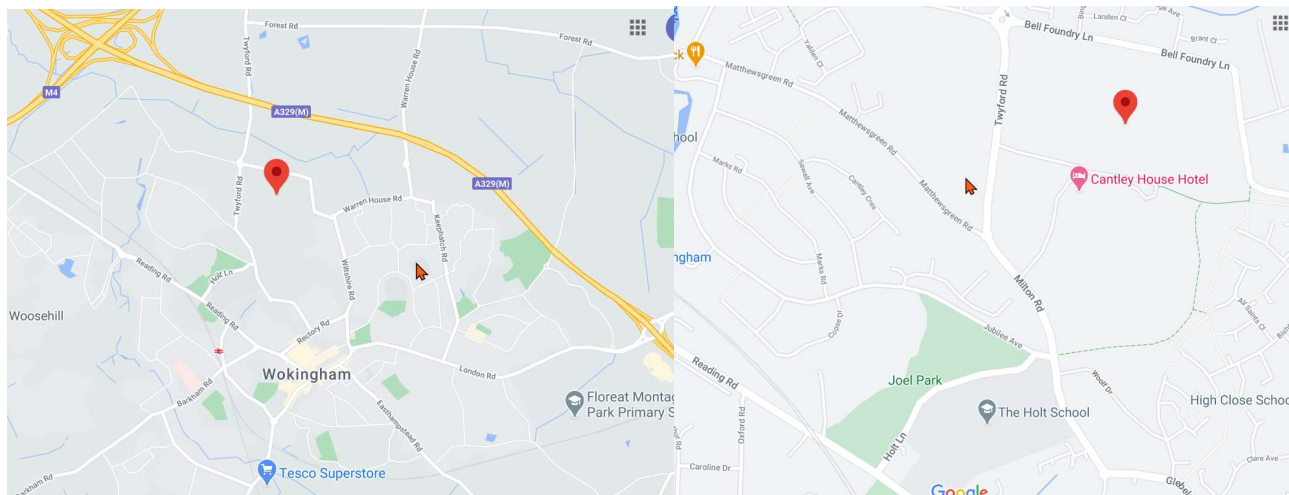

Wokingham & Emmbrook FC

Pitch location: Cantley Park, Twyford Road, Wokingham, RG40 5QG

Cantley Park is situated just north of Wokingham.

Pitches 1-7

Please refer to <http://wefc.club/> for details of COVID19 risk assessment, action plan, FA Guidelines on return to football and WBC risk assessment on use of council run pitches/facilities.